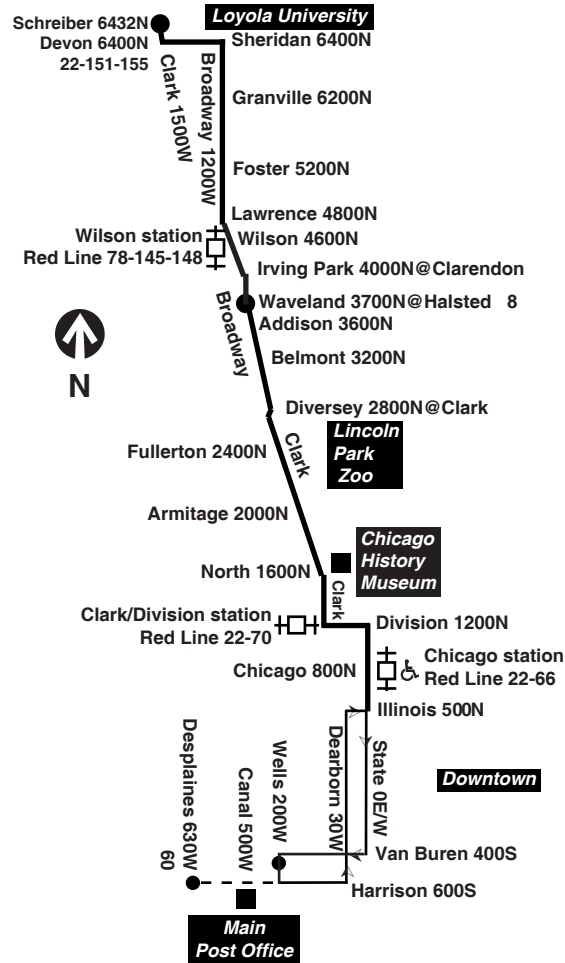

Para obtener mayor información, en Español, llame al Centro de Información: 836-7000.

Chicago Transit Authority

Broadway

Effective February 1, 2009

Monday thru Friday 36 Broadway

Northbound

Leave Harrison/Wells	State/Chicago	Clark/Diversey	Broadway/Waveland	Broadway/Foster	Arrive Clark/Devon
5:00a	5:11a	5:24a	5:31a	5:41a	5:51a
5:15	5:26	5:39	5:46	5:56	6:06
5:30	5:42	5:56	6:03	6:13	6:24
5:45	5:59	6:14	6:21	6:32	6:43
6:00	6:14	6:29	6:36	6:47	6:58
6:13	6:28	6:43	6:51	7:02	7:14
6:26	6:41	6:58	7:06	7:18	7:31
6:41	6:57	7:14	7:22	7:35	7:49
6:55	7:11	7:28	7:36	7:49	8:03
7:09	7:25	7:42	7:50	8:03	8:17
7:22	7:38	7:57	8:05	8:18	8:32
7:35	7:52	8:12	8:21	8:34	8:48
7:49	8:06	8:26	8:35	8:48	9:02
8:01	8:18	8:38	8:47	9:00	9:14
8:14	8:30	8:50	8:59	9:13	9:26
8:25	8:41	9:01	9:10	9:24	9:37

H - trip serves the main Post Office via Harrison/Desplaines

Sunday/Holiday

36 Broadway

Northbound

Leave Harrison/Wells	State/Chicago	Clark/Diversey	Broadway/Waveland	Broadway/Foster	Arrive Clark/Devon
4:58a	5:10a	5:24a	5:31a	5:40a	5:50a
5:18	5:30	5:44	5:51	6:00	6:10
5:38	5:50	6:04	6:11	6:20	6:30
5:58	6:10	6:24	6:31	6:40	6:50
6:14	6:26	6:40	6:47	6:56	7:06
6:30	6:42	6:56	7:03	7:12	7:22
6:46	6:58	7:12	7:19	7:28	7:38
7:02	7:14	7:30	7:37	7:47	7:57
7:18	7:30	7:46	7:53	8:04	8:15
7:34	7:46	8:02	8:09	8:20	8:31
7:50	8:02	8:18	8:25	8:36	8:47
8:06	8:18	8:34	8:41	8:52	9:03
8:22	8:34	8:50	8:57	9:08	9:19
8:38	8:50	9:06	9:13	9:24	9:35
8:54	9:06	9:22	9:30	9:41	9:52
9:10	9:23	9:40	9:48	10:00	10:12
9:26	9:39	9:57	10:06	10:19	10:32
9:39	9:52	10:10	10:19	10:32	10:45
9:52	10:05	10:23	10:32	10:45	10:58
10:05	10:18	10:36	10:45	10:58	11:11
10:18	10:31	10:49	10:58	11:11	11:24
10:31	10:44	11:02	11:11	11:24	11:37